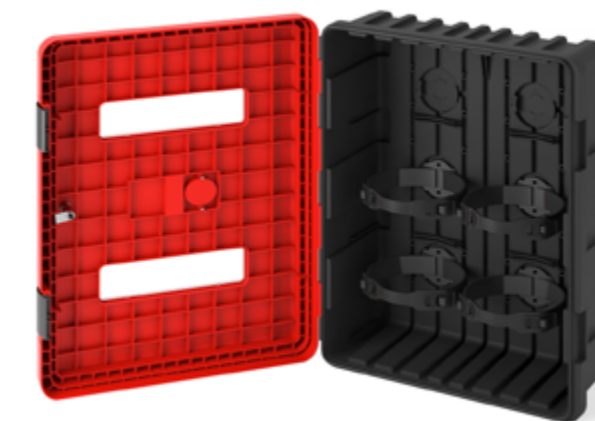

CS03A-DA (3)